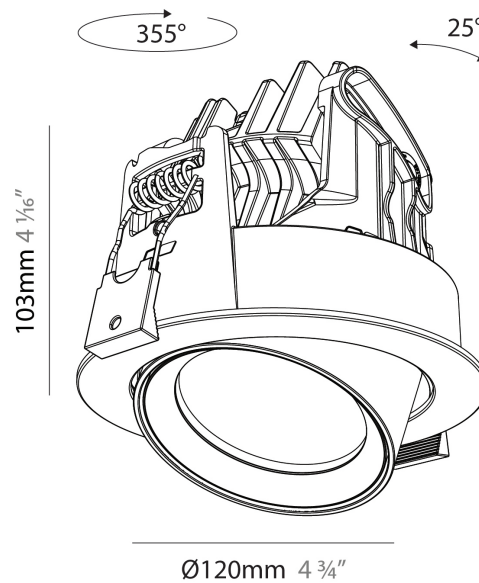

GENERAL

Series: Centriq
Subseries: Centriq Round Adjustable
Brand: Prolicht
Division: Architectural
Mounting Type: Recessed
Mounting Location: Ceiling
Subcategory: Spots

PHYSICAL

Shape: Cylinder
Diameter (mm): 120
Diameter (in): 4 3/4
Height (mm): 105
Height (in): 4 1/8
Min. Recessing Depth (mm): 120
Min. Recessing Depth (in): 4 3/4
Light Distribution: Adjustable / Direct
Weight (kg): 0.649
Diffuser: Lens Pack - No Lens / Opal / Linear Spread Lens / Honeycomb / Spread Lens
Fixture Finish: SSR / BKV / CWI / CRY / HAB / UFT / ITA / RUA / FTG / MYG / LOD / PUS / FRO / FUP / KIA / POP / BLS / SPG / MEY / GOH / GUM / CHC / COM / ABZ / JAG / OBR / MOS / ROR
Fixture Material: Aluminum
Cut-out Measurements: Dia. 112mm / 4 7/16"

ELECTRICAL

Lamp Type: LED (Zhaga Standard)
Input Wattage (W): 27.3
Total Output Wattage (W): 24.5
Dimming: Tri-Mode (Non-Dimming and Phase Dimming (120Vac only) and 0-10V Dimming)
Driver Included: Yes
Driver Location: Recessed Housing
Driver Type: Constant Current - Universal
Driver Class: Class 2
Input Voltage (V): 120 - 277
Constant Current (MA): 700

LED

Color Temperature (*K): 2700 / 3000 / 3500 / 4000
Max. Delivered Lumen (lm): 2348 / 2444 / 2549 / 2669
Nominal Lumen (lm): 2788 / 2903 / 3027 / 3170
CRI: >90 CRI
Lamp Life (hrs): 50000

OPTICAL

Reflector°: 20 / 32 / 54
Adjustability: Rotational 350°; Tilt 90°

RATINGS AND CERTIFICATIONS

Certified By: Certified for North American Standards
IP rating: IP20